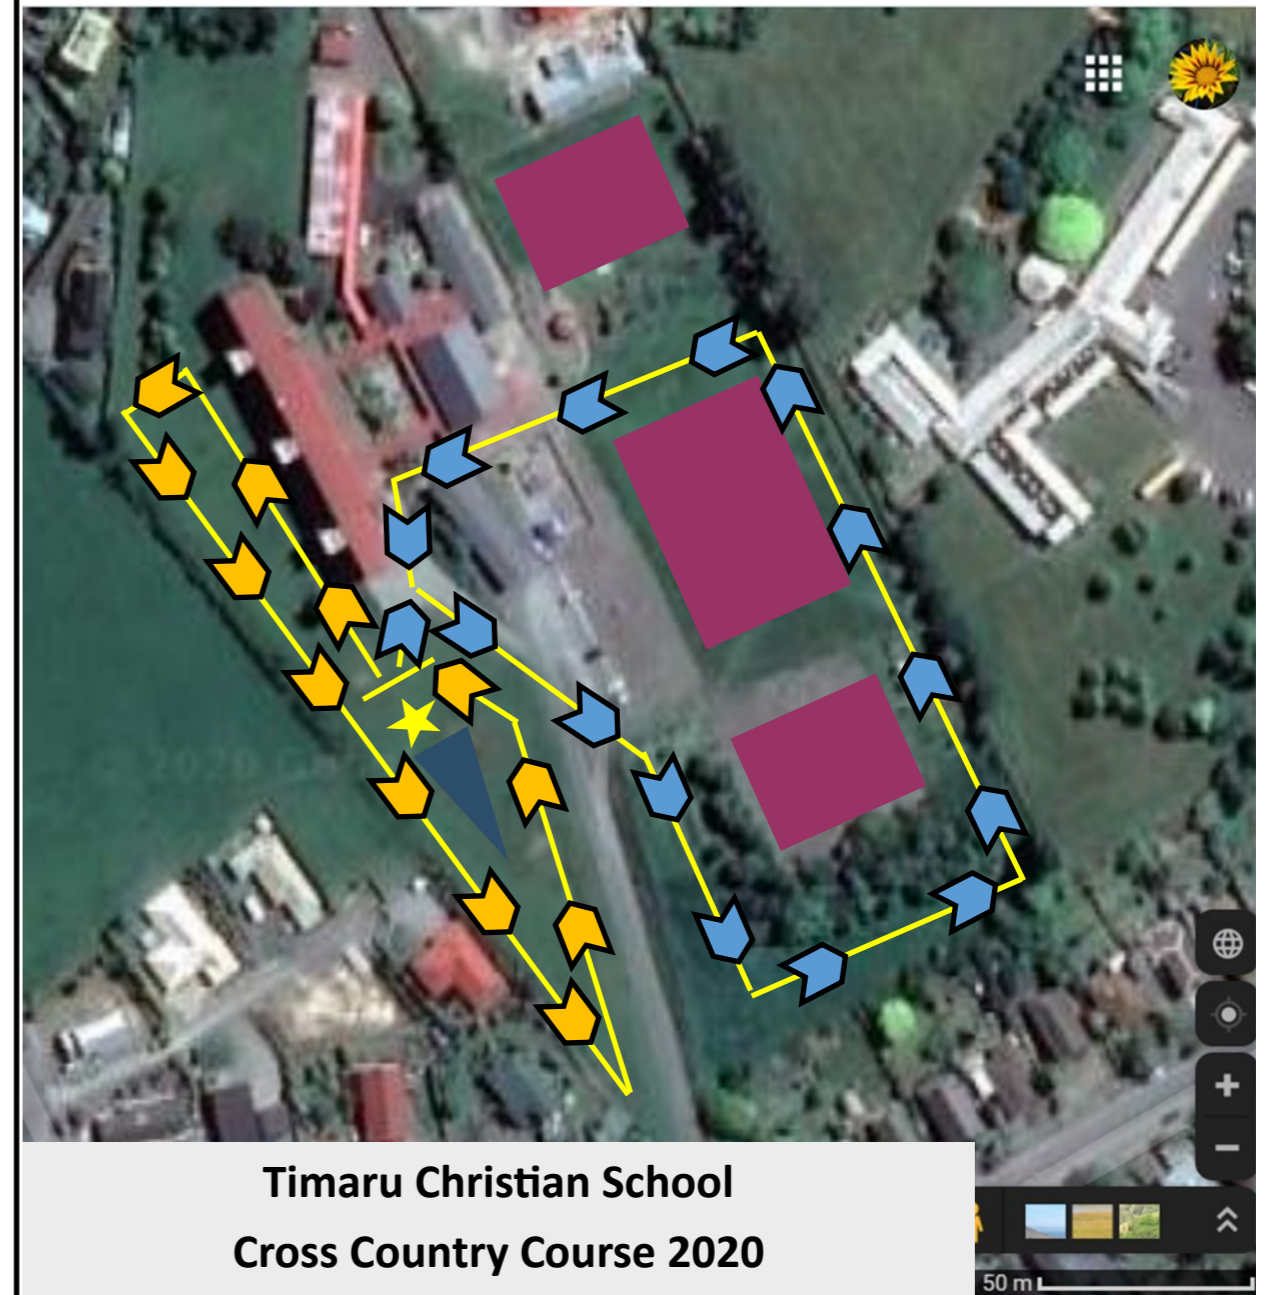

TIMARU CHRISTIAN SCHOOL 31st JULY 2020

ORDER OF RACES

Starting at 11:15am

- RACE ONE—YEAR 1&2 GIRLS
  (2 X BLUE CIRCUIT—APPROX 830M)
- RACE TWO—YEAR 1&2 BOYS
  (2 X BLUE CIRCUIT—APPROX 830M)
- RACE THREE—YEAR 3&4 GIRLS
  (1 X YELLOW CIRCUIT, 2 X BLUE CIRCUIT—APPROX 1.2KM)
- RACE FOUR—YEAR 3&4 BOYS
  (1 X YELLOW CIRCUIT, 2 X BLUE CIRCUIT—APPROX 1.2KM)
- RACE FIVE—YEAR 5&6 GIRLS
  (2 X YELLOW CIRCUIT, 3 X BLUE CIRCUIT—APPROX 2.1KM)
- RACE SIX—YEAR 5&6 BOYS
  (2 X YELLOW CIRCUIT, 3 X BLUE CIRCUIT—APPROX 2.1KM)
- RACE SEVEN—YEAR 7&8 GIRLS
  (4 X YELLOW CIRCUIT, 4 X BLUE CIRCUIT—APPROX 3.5KM)
- RACE EIGHT—YEAR 7&8 BOYS
  (4 X YELLOW CIRCUIT, 4 X BLUE CIRCUIT—APPROX 3.5KM)
- RACE NINE—YEAR 9&10 COMBINED
  (4 X YELLOW CIRCUIT, 4 X BLUE CIRCUIT—APPROX 3.5KM)

Finishing with lunch. Sausage sizzle for sale to raise money for Friends of the School (supporting families to access Christian Education.) Place orders at the School Office by 9am. Sausage and bread $2.

Children are encouraged to wear sports gear with the colour of their house group on them eg blue t-shirt, green shorts etc.

Parents are welcome to run alongside their children.

Key:

Start/Finish Line

Waiting area for competitors

Note: after children have run their race, they can watch the other runners from the tennis court, soccer field or playground. (See maroon boxes above.)

Parents are welcome to stay for lunch. The regular classroom programme will be operating in the afternoon.